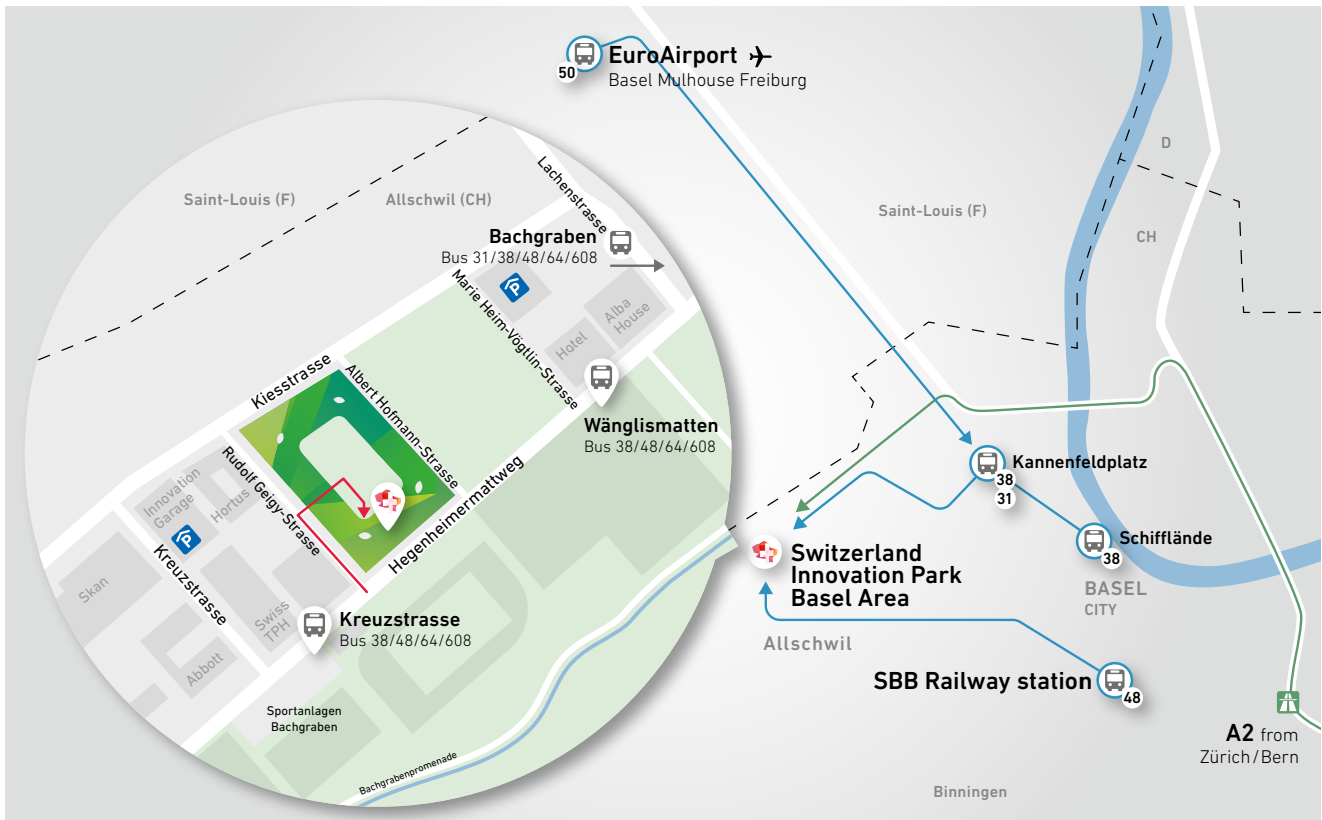

SWITZERLAND INNOVATION PARK BASEL AREA

Switzerland Innovation Park Basel Area AG
Main Campus
Hegenheimermattweg 167A
4123 Allschwil

How to find us:

ARRIVING BY PUBLIC TRANSPORT

From Euroairport (approx. 20 min.):

- Bus No. 50 in direction SBB train station
- Get off the bus at "Kannenfeldplatz"
- Cross the street to take bus No. 31 or 38 direction Allschwil
- Get off the bus at the bus stop "Kreuzstrasse"
- Walk down Hegenheimermattweg to the Main Campus
- Enter the courtyard/park and walk to entrance A

From SBB Railway station (approx. 20 min.)

- Bus No. 48 direction Bachgraben
  (the bus leaves behind the airport bus No. 50)
- Get off the bus at the bus stop "Kreuzstrasse"
- Walk down Hegenheimermattweg to the Main Campus
- Enter the courtyard/park and walk to entrance A

By tram or bus from Basel City/Schifflände (approx. 15 min.)

- Take bus No. 38 direction Allschwil Dorf
- Get off the bus at the bus stop "Kreuzstrasse"
- Walk down Hegenheimermattweg to the Main Campus
- Enter the courtyard/park and walk to entrance A

ARRIVING BY CAR

From Bern/Zürich

- Highway A2 to Basel
- Follow direction "EuroAirport"
- Exit Basel Kannenfeld/Allschwil
- Follow Allschwil Bachgraben
- Follow Hegenheimermattweg

Car park

- Public car park at Kreuzstrasse 4