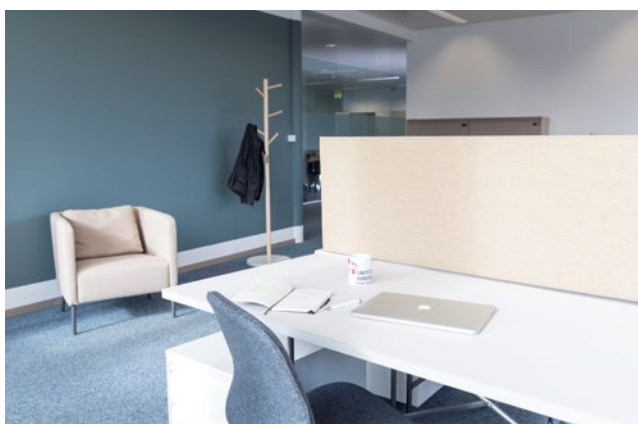

SITE ALLSCHWIL OFFICE SPACE

Across four sites we connect, support and engage people with ideas and passion. At our main site in Allschwil, we focus on biotech and medtech and offer private and shared labs, private and shared offices as well as common spaces suited to your everyday business life. It's your space to shape the future and dream big – the rest is taken care of for you. Our broad set of services assists and supports you on your way towards success and ensures a smooth realization of your business endeavor. On top, you are given access to a community of great minds to support and accompany you on your journey of success.

Contact

Switzerland Innovation Park Basel Area AG
Site Allschwil

Gewerbestrasse 24

4123 Allschwil, Switzerland

Tel. +41 61 577 23 16

baselarea@switzerland-innovation.com

www.switzerland-innovation.com/baselarea

Services and Infrastructure

- Fully furnished and equipped private offices, coworking fix- and flex desks
- Front Office Management
- Community Management
- Workshop and innovation space
- Lounge area, kitchen and terrace
- Free coffee/tea and water
- Free Wifi and standard Lan connection
- Cleaning services (extra charge for private offices)
- Parking (extra charge)
- Domicile address for fix desks, offices and lab spaces
- Free access to other Park Basel Area sites
- Free access to network and events

Specifications and Prices

Coworking Space

1 flex desk (access to all 4 sites during opening hours, no domiciliation)	290.– CHF/month*
1 fix desk & locker	480.– CHF/month*

Private Offices

Size S	19m²	940.– CHF/month*
Size M	39.5m²	1'880.– CHF/month*
Size L	47.8m²	2'820.– CHF/month*

* Net prices valid through 2021, subject to changes, incl. incidental costs and services, local value-added tax on top.