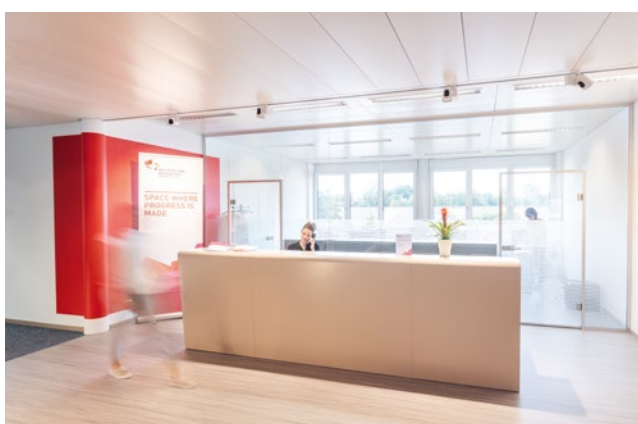

# SITE ALLSCHWIL OFFICE SPACE

Across four sites we connect, support and engage people with ideas and passion. At our main site in Allschwil, we focus on biotech and medtech and offer private and shared labs, private and shared offices as well as common spaces suited to your everyday business life. It's your space to shape the future and dream big – the rest is taken care of for you. Our broad set of services assists and supports you on your way towards success and ensures a smooth realization of your business endeavor. On top, you are given access to a community of great minds to support and accompany you on your journey of success.

## Services and Infrastructure

- Fully furnished and equipped private offices, coworking fix- and flex desks
- Front Office Management
- Community Management
- Workshop and innovation space
- Lounge area, kitchen and terrace
- Free coffee/tea and water
- Free Wifi and standard Lan connection
- Cleaning services (extra charge for private offices)
- Parking (extra charge)
- Domicile address for fix desks, offices and lab spaces
- Free access to other Park Basel Area sites
- Free access to network and events