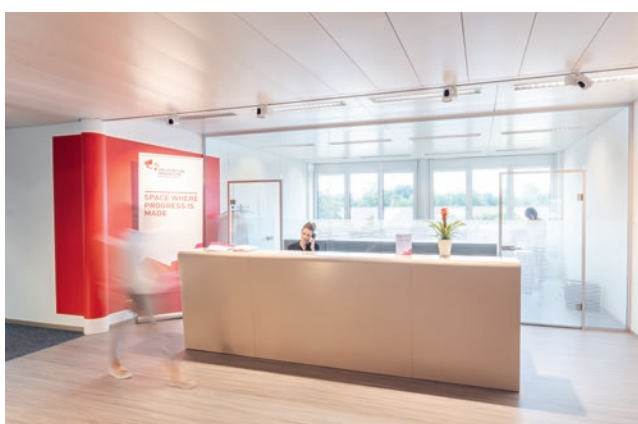

SITE ALLSCHWIL OFFICE SPACE

Across three sites we connect, support and engage people with ideas and passion. At our main site in Allschwil, we focus on biotech and medtech and offer private and shared labs, private and shared offices as well as common space suited to your everyday business life. Your place to shape the future and dream big. The rest is taken care of for you. A broad set of services for a smooth realization of your ambition – to guide and support you on your way towards success. On top, you are given access to a community of great minds to support and accompany you on your success journey.

Services and Infrastructure

- Front office
- Community Manager
- Private offices, co-working fix- and flex desks
- Workshop and innovation space
- Lounge area, cafeteria, kitchen, and terrace
- State-of-the-art office facilities and services
- Free coffee and water
- Cleaning services (extra charge for private offices)
- Parking (extra charge)
- Domicile address
- Free access to other Park Basel Area sites
- Free access to network and events