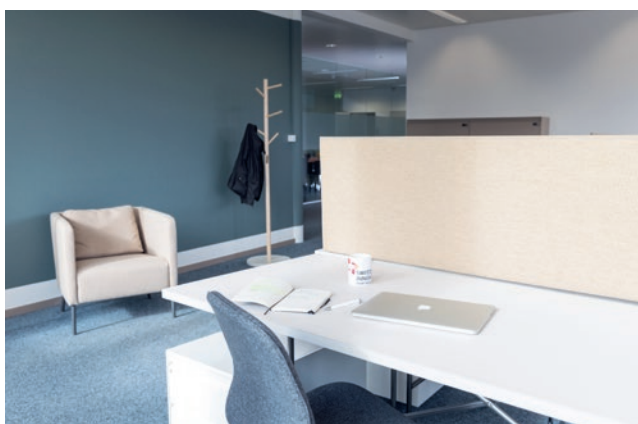

SITE ALLSCHWIL OFFICE SPACE

Across three sites we connect, support and engage people with ideas and passion. At our main site in Allschwil, we focus on biotech and medtech and offer private and shared labs, private and shared offices as well as common space suited to your everyday business life. Your place to shape the future and dream big. The rest is taken care of for you. A broad set of services for a smooth realization of your ambition – to guide and support you on your way towards success. On top, you are given access to a community of great minds to support and accompany you on your success journey.

Contact

Switzerland Innovation Park Basel Area AG
Site Allschwil

Gewerbestrasse 24

4123 Allschwil, Switzerland

Tel. +41 61 577 23 16

baselarea@switzerland-innovation.com

www.switzerland-innovation.com/baselarea

Services and Infrastructure

- Front office
- Community Manager
- Private offices, co-working fix- and flex desks
- Workshop and innovation space
- Lounge area, cafeteria, kitchen, and terrace
- State-of-the-art office facilities and services
- Free coffee and water
- Cleaning services (extra charge for private offices)
- Parking (extra charge)
- Domicile address
- Free access to other Park Basel Area sites
- Free access to network and events

Specifications and Prices

Co-working Space

1 flex desk & locker	350.– CHF/month*
1 fix desk & locker	480.– CHF/month*

Private Offices

Size S	19m²	940.–
	2 desks	CHF/month*
Size M	39.5m²	1'880.–
	4 desks	CHF/month*
Size L	47.8m²	2'820.–
	6 desks	CHF/month*

*Net prices valid in 2020, subject to changes, incl. incidental costs and services, local value-added tax on top.

**SWITZERLAND
INNOVATION**
PARK BASEL AREA