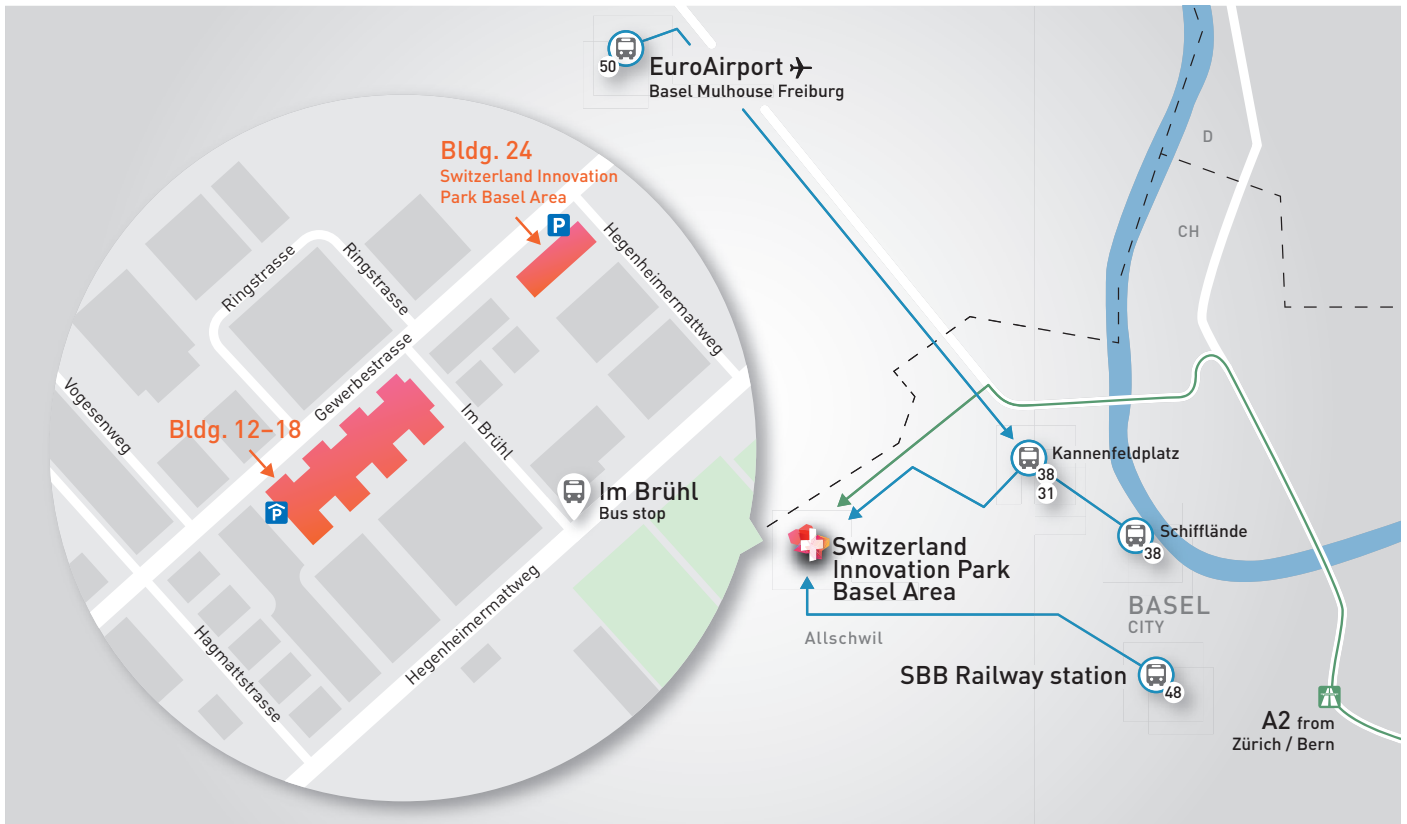

SWITZERLAND INNOVATION PARK BASEL AREA

Switzerland Innovation Park Basel Area

Main Site
Gewerbstrasse 24
4123 Allschwil

How to find us

ARRIVING BY PUBLIC TRANSPORT

From EuroAirport (approx. 20 min.)

- Take bus No. 50 direction SBB train station
- Get out at the bus stop Kannenfeldplatz
- Cross the street to take bus No. 31 or 38 direction Allschwil
- Get off the bus at Im Brühl
- Walk down Im Brühl, then turn right into Gewerbstrasse
- Our office is located on the second floor of building 24

From SBB Railway station (approx. 20 min.)

- Take bus No. 48 direction Bachgraben (the bus leaves behind the Airport bus No. 50)
- Get off the bus at Im Brühl
- Cross the street and walk down Im Brühl, then turn right into Gewerbstrasse
- Our office is located on the second floor of building 24

By tram or bus from Basel City / Schiffflände (approx. 15 min.)

- Take bus No. 38 direction Allschwil Dorf
- Get off the bus at Im Brühl
- Walk down Im Brühl, then turn left into Gewerbstrasse
- Our office is located on the second floor of building 24

ARRIVING BY CAR

From Bern / Zürich

- Take highway A2 to Basel
- Follow direction EuroAirport
- Exit Basel Kannenfeld / Allschwil
- Follow Allschwil Bachgraben
- Follow Hegenheimermattweg
- At Coop Pronto turn right into Im Brühl
- Follow the street until you arrive at Gewerbstrasse (turn left for Gewerbstrasse 12 / turn right for Gewerbstrasse 24)
- Our office is located on the second floor of building 24